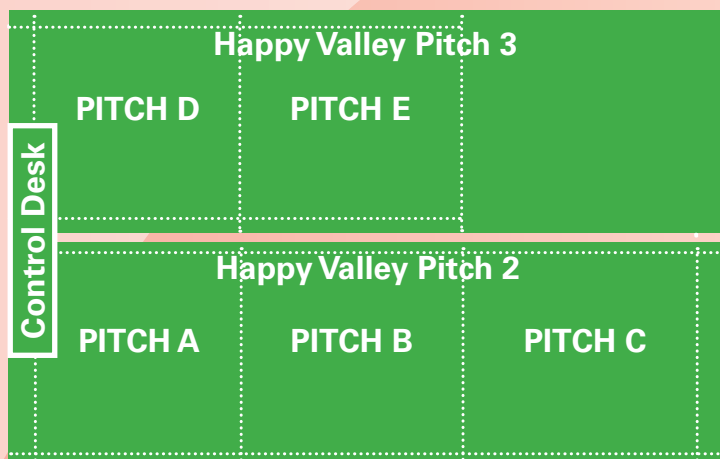

Pitch Location: **Happy Valley Pitch 2&3**
Pitch Layout: 5 pitches as per graphic

U10/U10 Girls

Organising Club:
Flying Kukris

Time	Pitch	Team 1	Team 2	Referee	Pitch	Team 1	Team 2	Referee
10:36	A	HKU1	FC3	DEAG	B	DBP2	TRC1	FC
10:48	A	DEAG	DBPG	HKUG	B	SKS2	ABN1	DBP
11:00	A	SKSG	HKUG1	DEAG	B	FC2	DBP1	HKU
11:12	A	DEAG	HKUG2	SKSG	B	TRC1	FC3	MKY
11:24	A	SKSG	DBPG	HKUG	B	EK1	TWR1	TP
11:36	A	DEAG	HKUG1	DBPG	B	RSC1	VF1	VF
11:48	A	DBPG	HKUG2	DEAG	B	DEA1	FC2	SSP/THT
12:00	A	DEAG	SKSG	HKUG	B	HKU1	TRC1	FC
12:12	A	SKSG	HKUG2	DBPG	B	VF2	EK1	DBP
12:24	A	DBPG	HKUG1	DEAG	B	FC1	RSC1	VF
12:36	A	SKS2	HKU3	EK	B	DEA1	DBP1	TSW
12:48	A	SKS1	EK1	FC	B	TSW1	HKE1	FK
10:36	C	SLB1	FC5	ABN	D	DEA3	HKU4	SKS
10:48	C	FC4	FK3	VF	D	VF3	HKU3	TWR
11:00	C	SKS3	HKU2	FC	D	TP1	FK2	DEA
11:12	C	SLB1	DEA3	VF	D	HKU4	FC5	VF
11:24	C	TSW1	DEA2	QDS	D	SSP/THT	HKE1	FK
11:36	C	FC4	VF3	HKU	D	SKS2	FK3	EK
11:48	C	MKY1	DBP1	FC	D	SKS3	TP1	ABN
12:00	C	DBP2	FC3	HKU	D	SLB1	HKU4	FC
12:12	C	SKS1	TWR1	FC	D	TSW1	SSP/THT	VF
12:24	C	FK1	VF1	ABN	D	ABN1	FC4	SKS
12:36	C	MKY1	FC2	SSP/THT	D	SKS3	FK2	FC
12:48	C	DEA2	SSP/THT	VF	D	FC1	VF1	DEA
10:36	E	VF2	TWR1	RSC				
10:48	E	DEA1	MKY1	TSW				
11:00	E	HKU1	DBP2	FK				
11:12	E	VF2	SKS1	FC				
11:24	E	FC1	FK1	DBP				
11:36	E	ABN1	HKU3	FC				
11:48	E	HKU2	FK2	SKS				
12:00	E	DEA3	FC5	VF				
12:12	E	DEA2	HKE1	SKS				
12:24	E	FK3	VF3	FC				
12:36	E	HKU2	TP1	VF				
12:48	E	FK1	RSC1	DBP				
13:00	FINISH							

Games: 10 minutes one way no half-time
2 minutes changeover between matches
Team 1 kicks off

Under 10 Girls