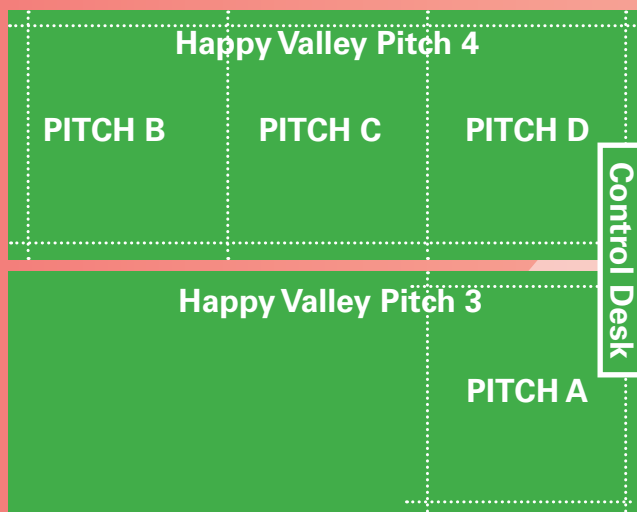

Pitch Location: **Happy Valley Pitch 2&3**
 Pitch Layout: 5 pitches as per graphic

U10/U10 Girls

Organising Club:
 Flying Kukris

Time	Pitch	Team 1	Team 2	Referee	Pitch	Team 1	Team 2	Referee
10:36	A	HKU1	FC3	DEAG	B	DBP2	TRC1	FC
10:48	A	DEAG	DBPG	HKUG	B	SKS2	ABN1	DBP
11:00	A	SKSG	HKUG1	DEAG	B	FC2	DBP1	HKU
11:12	A	DEAG	HKUG2	SKSG	B	TRC1	FC3	MKY
11:24	A	SKSG	DBPG	HKUG	B	EK1	TWR1	TP
11:36	A	DEAG	HKUG1	DBPG	B	RSC1	VF1	VF
11:48	A	DBPG	HKUG2	DEAG	B	DEA1	FC2	SSP/THT
12:00	A	DEAG	SKSG	HKUG	B	HKU1	TRC1	FC
12:12	A	SKSG	HKUG2	DBPG	B	VF2	EK1	DBP
12:24	A	DBPG	HKUG1	DEAG	B	FC1	RSC1	VF
12:36	A	SKS2	HKU3	EK	B	DEA1	DBP1	TSW
12:48	A	SKS1	EK1	FC	B	TSW1	HKE1	FK
10:36	C	SLB1	FC5	ABN	D	DEA3	HKU4	SKS
10:48	C	FC4	FK3	VF	D	VF3	HKU3	TWR
11:00	C	SKS3	HKU2	FC	D	TP1	FK2	DEA
11:12	C	SLB1	DEA3	VF	D	HKU4	FC5	VF
11:24	C	TSW1	DEA2	QDS	D	SSP/THT	HKE1	FK
11:36	C	FC4	VF3	HKU	D	SKS2	FK3	EK
11:48	C	MKY1	DBP1	FC	D	SKS3	TP1	ABN
12:00	C	DBP2	FC3	HKU	D	SLB1	HKU4	FC
12:12	C	SKS1	TWR1	FC	D	TSW1	SSP/THT	VF
12:24	C	FK1	VF1	ABN	D	ABN1	FC4	SKS
12:36	C	MKY1	FC2	SSP/THT	D	SKS3	FK2	FC
12:48	C	DEA2	SSP/THT	VF	D	FC1	VF1	DEA
10:36	E	VF2	TWR1	RSC				
10:48	E	DEA1	MKY1	TSW				
11:00	E	HKU1	DBP2	FK				
11:12	E	VF2	SKS1	FC				
11:24	E	FC1	FK1	DBP				
11:36	E	ABN1	HKU3	FC				
11:48	E	HKU2	FK2	SKS				
12:00	E	DEA3	FC5	VF				
12:12	E	DEA2	HKE1	SKS				
12:24	E	FK3	VF3	FC				
12:36	E	HKU2	TP1	VF				
12:48	E	FK1	RSC1	DBP				
13:00	FINISH							

Games: 10 minutes one way no half-time
 2 minutes changeover between matches
 Team 1 kicks off

 Under 10 Girls

Under 11

Pitch Location: **Happy Valley Pitch 3&4**

Pitch Layout: 4 pitches as per graphic

Organising Club:
DEA Tigers