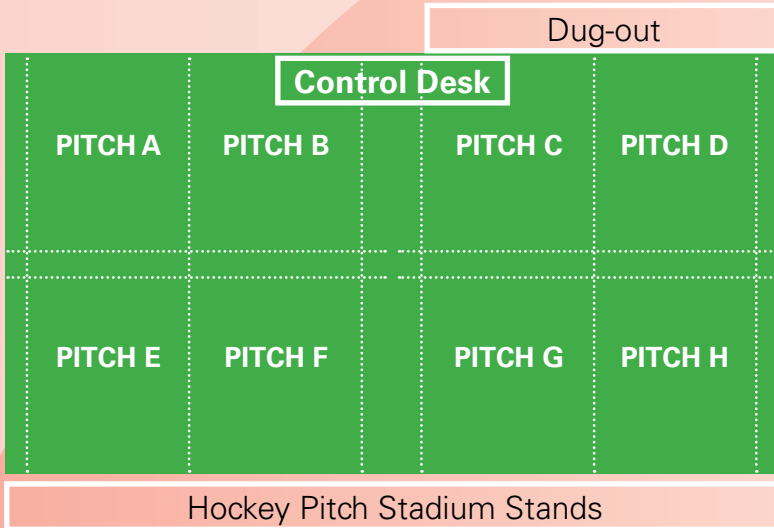

Qing Dao Sharks
(QDS)

Opening/Closing Ceremonies

Order of Play

START	LOCATION	FINISH	START	AGE GROUP	LOCATION	FINISH
OPENING CEREMONY						
10:15	Main Pitch	10:36	9:00	U12 Boys	HV8	13:30
CLOSING CEREMONY						
Trophies and Medals						
13:45	Main Pitch	13:55	9:36	U12 Girls	HV7	13:15
World Record Announcement						
13:55	Main Pitch	14:00	10:24	U8	HV5	12:36
Aerial Photograph						
14:00	Main Pitch	14:05	10:36	U7	Main Pitch	12:24
Parade						
14:05	HV5	14:25	10:36	U9	HV6+12	12:48
Photo-op						
14:25	HV5	14:30	10:36	U10	HV2+3	13:00
			10:36	U10 Girls	HV2+3	12:36
			10:48	U6	Hockey Pitch	12:24
			10:48	U11	HV3+4	13:12

Pitch Location: **HKFC Hockey Pitch**
 Pitch Layout: 8 pitches as per graphic

Under 6

Organising Club:
HKFC

Games: 10 minutes one way no half-time
 2 minutes changeover between matches
 Team 1 kicks off

Time	Pitch	Team 1	Team 2	Referee	Pitch	Team 1	Team 2	Referee
10:48	A	DEA3	EK1	FK	B	HKU4	FK2	DEA
11:00	A	DBP1	VF6	FC	B	DEA5	SSP/THT1	VF
11:12	A	SKS1	FC1	DEA	B	FK1	VF1	SKS
11:24	A	DBP3	DEA1	FK	B	VF5	HKU1	FC
11:36	A	ABN/HKE1	SKS4	SSP	B	DEA6	HKU3	VF
11:48	A	DEA3	FK2	VF	B	EK1	HKU4	FC
12:00	A	DBP1	SSP/THT1	FC	B	VF6	DEA5	EK
12:12	A	SKS1	VF1	DEA	B	FC1	FK1	SKS
10:48	C	VF2	MKY1	FC	D	SKS2	HKU2	VF
11:00	C	HKU5	MKY2	EK	D	DEA4	VF3	HKU
11:12	C	GRC1	FC4	DBP	D	VF4	TP1	FC
11:24	C	FC3	HKU6	SKS	D	EK2	SKS3	MKY
11:36	C	DEA2	DBP2	VF	D	FC2	SLB1	HKU
11:48	C	VF2	HKU2	TP	D	MKY1	SKS2	FC
12:00	C	HKU5	VF3	DEA	D	MKY2	DEA4	HKU
12:12	C	GRC1	TP1	FC	D	FC4	VF4	DBP
10:48	E	DBP3	VF5	HKU	F	DEA1	HKU1	FC
11:00	E	ABN/HKE1	DEA6	VF	F	SKS4	HKU3	DEA
11:12	E	DEA3	HKU4	FK	F	EK1	FK2	FC
11:24	E	DBP1	DEA5	HKU	F	VF6	SSP/THT1	DEA
11:36	E	SKS1	FK1	EK	F	FC1	VF1	HKU
11:48	E	DBP3	HKU1	HKU	F	VF5	DEA1	FC
12:00	E	ABN/HKE1	HKU3	VF	F	DEA6	SKS4	VF
10:48	G	FC3	EK2	SKS	H	HKU6	SKS3	MKY
11:00	G	DEA2	FC2	MKY	H	DBP2	SLB1	FC
11:12	G	VF2	SKS2	DEA	H	MKY1	HKU2	VF
11:24	G	HKU5	DEA4	SKS	H	MKY2	VF3	EK
11:36	G	GRC1	VF4	FC	H	FC4	TP1	SLB
11:48	G	FC3	SKS3	VF	H	EK2	HKU6	SKS
12:00	G	DEA2	SLB1	MKY	H	FC2	DBP2	HKU
12:24	FINISH							