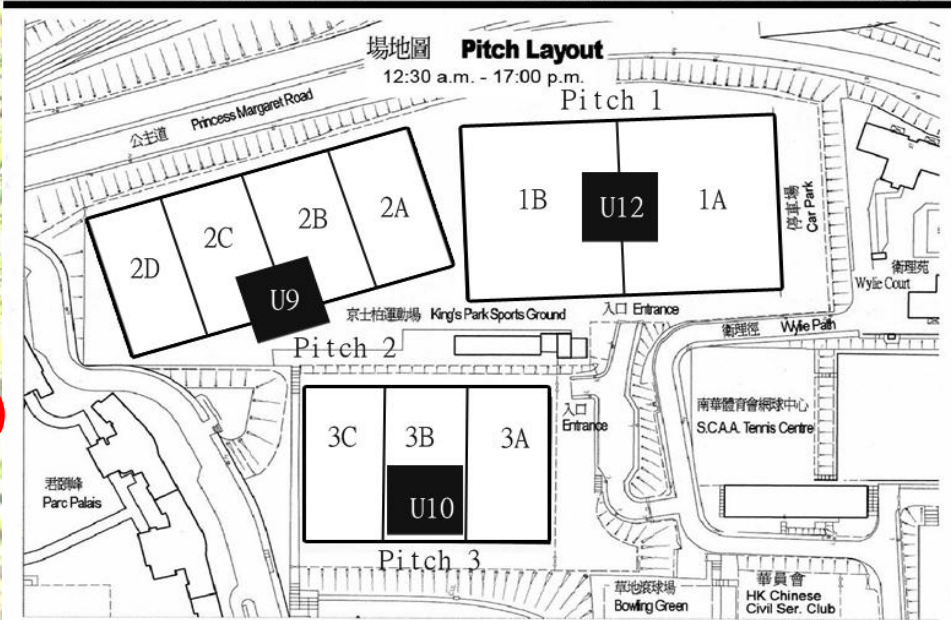

# Layout of Pitches 1, 2 & 3

**Morning Session**  
8:30 - 13:00  
(U6, U7, U8, U11 & U11/12 Girls)

**Afternoon Session**  
13:00 - 17:30pm  
(U9, U10, U9/10 Girls & U12)

PITCH	2C				2D			
Age Group	U9/U10 Girls				U9/U10 Girls			
Start Time	Kick		Receive	Referee	Kick		Receive	Referee
13:00	DeA	vs	FC	<b>SKS1</b>	HKU2	vs	SKS2	<b>FK</b>
13:24	HKU1	vs	SKS1	<b>FC</b>	DBP	vs	FK	<b>HKU2</b>
13:48	DeA	vs	HKU1	<b>SKS1</b>	SKS2	vs	FK	<b>DBP</b>
14:12	FC	vs	SKS1	<b>DeA</b>	HKU2	vs	DBP	<b>FK</b>
PITCH	2A				2B			
14:36	DeA	vs	SKS1	<b>HKU1</b>	FK	vs	HKU2	<b>SKS2</b>
15:00	FC	vs	HKU1	<b>DeA</b>	DBP	vs	SKS2	<b>HKU2</b>