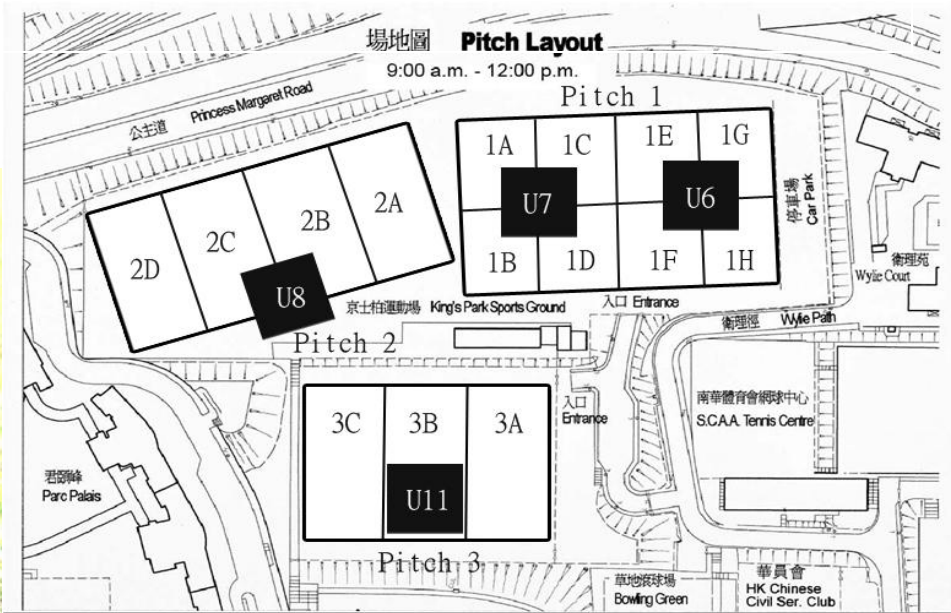

# Layout of Pitches 1, 2 & 3

**Morning Session**  
8:30 - 13:00  
(U6, U7, U8, U11 & U11/12 Girls)

**Afternoon Session**  
13:00 - 17:30pm  
(U9, U10, U9/10 Girls & U12)

PITCH	2C				2D			
Age Group	U9/U10 Girls				U9/U10 Girls			
Start Time	Kick		Receive	Referee	Kick		Receive	Referee
13:00	DeA	vs	FC	<b>SKS1</b>	HKU2	vs	SKS2	<b>FK</b>
13:24	HKU1	vs	SKS1	<b>FC</b>	DBP	vs	FK	<b>HKU2</b>
13:48	DeA	vs	HKU1	<b>SKS1</b>	SKS2	vs	FK	<b>DBP</b>
14:12	FC	vs	SKS1	<b>DeA</b>	HKU2	vs	DBP	<b>FK</b>
PITCH	2A				2B			
14:36	DeA	vs	SKS1	<b>HKU1</b>	FK	vs	HKU2	<b>SKS2</b>
15:00	FC	vs	HKU1	<b>DeA</b>	DBP	vs	SKS2	<b>HKU2</b>